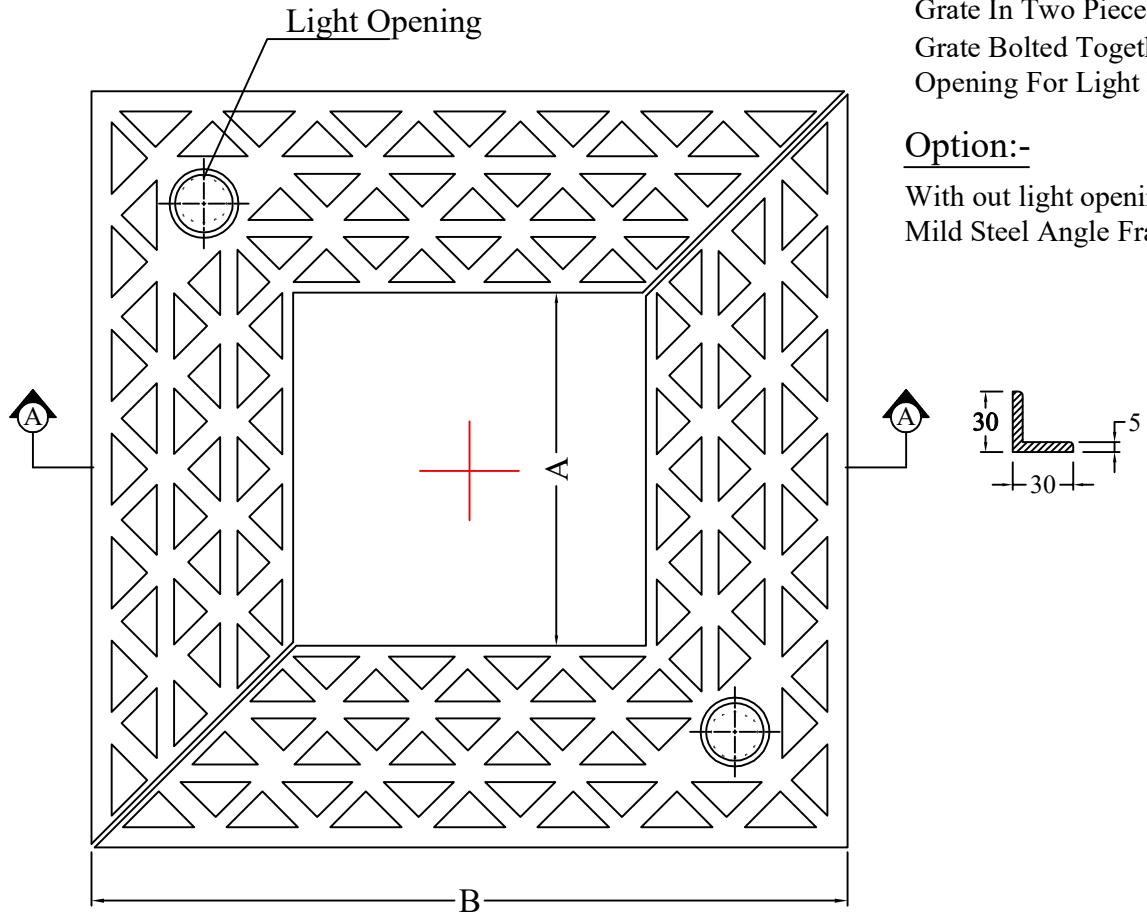

## Tree Grating

### Grey Cast Iron Square Tree Grate

#### Option:-

- With out light opening
- Mild Steel Angle Frame

**PLAN**

**SECTION "A-A"**

CATALOGUE NO.	MATERIAL	TREE OPENING A (mm)	GRATE OVER all Size B(mm)	GRATE DEPTH C(mm)
TG - 550	Cast Iron	700 Sq	1500 Sq	25