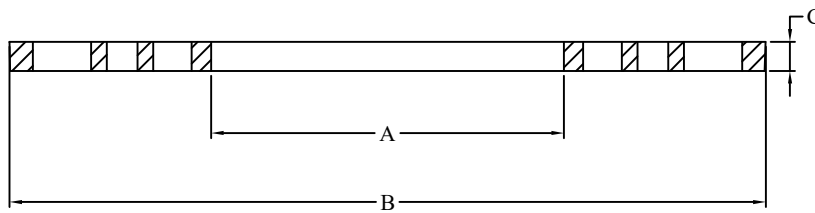

#### Features:-

- Grate In Two Pieces
- Grate Bolted Together
- Opening For Light Fixture

#### Option:-

- With out light opening
- Mild Steel Angle Frame

**PLAN**

**SECTION "A-A"**

CATALOGUE NO.	MATERIAL	TREE OPENING A (mm)	GRATE OVER all Size B(mm)	GRATE DEPTH C(mm)
TG - 550	Cast Iron	700 Sq	1500 Sq	25