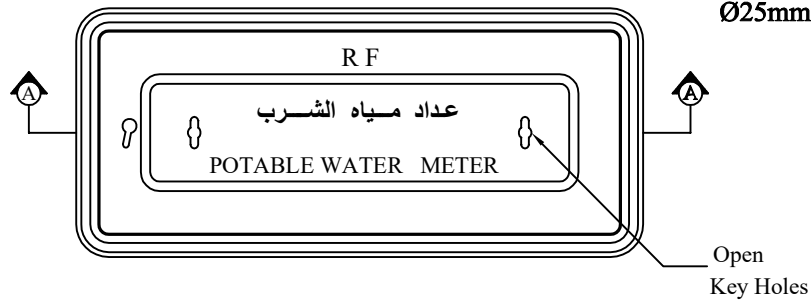

RIYADH FOUNDRY

Riyadh :- Tel. 4984323

Fax. 4980395

WATER METER BOX

**Grey Cast Iron Water Meter Box
with Single Lid.**

Features:-

- Two Closed Key Holes
- Single Lid
- Bronze Lock
- Cover Badged Water Meter
- Pipe Outlet Size Available
Ø25mm or Ø42 mm

PLAN

SECTION 'A-A'

CATALOGUE NO.	MATERIAL	OVER BASE A(mm)	DEPTH C(mm)	
WM - 700	Cast Iron	900 x 395	300	