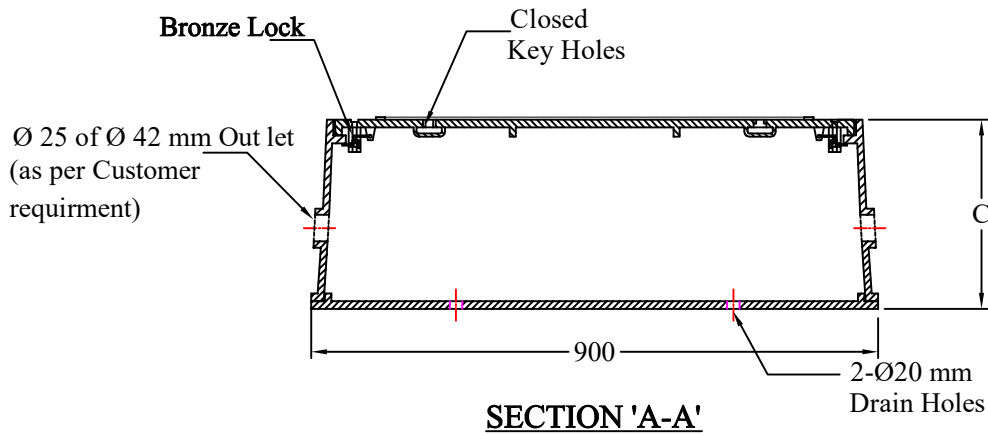

RIYADH FOUNDRY

Riyadh :- Tel. 4984323

Fax. 4980395

WATER METER BOX

**Grey Cast Iron Water Meter Box
with Single Lid.**

Features:-

- Two Closed Key Holes
- Single Lid
- Bronze Lock
- Cover Badged Water Meter
- Pipe Outlet Size Available
Ø25mm or Ø42 mm

PLAN

SECTION 'A-A'

CATALOGUE NO.	MATERIAL	OVER BASE A(mm)	DEPTH C(mm)	
WM - 700	Cast Iron	900 x 395	300	