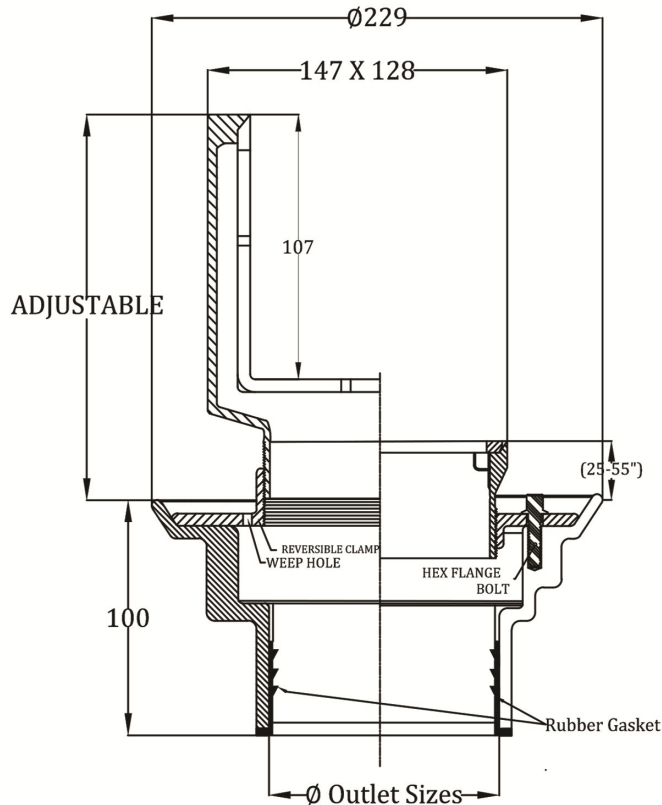

Floor Drains

FD-402

Cast iron body with bottom outlet , reversible membrane clamp, seepage slots and adjustable nickel bronze angular strainer.

L- Angular Strainer

Model No:	Outlet Size(mm)	Strainer Size	Water Way Area(mm ²)	Item	Material	Option
FD-402 L ₂	50	147 x 128 mm	9500 mm ²	Body	Cast Iron (CI)	—
FD-402 L ₃	75	147 x 128 mm	9500 mm ²	Collar	Cast Iron (CI)	—
FD-402 L ₄	110	147 x 128 mm	9500 mm ²	Strainer	Nickel bronze (NB)	—
Finish	C.I Parts	Epoxy Coating	Powder Coating			
	Strainer	Satin Finish	Polished			