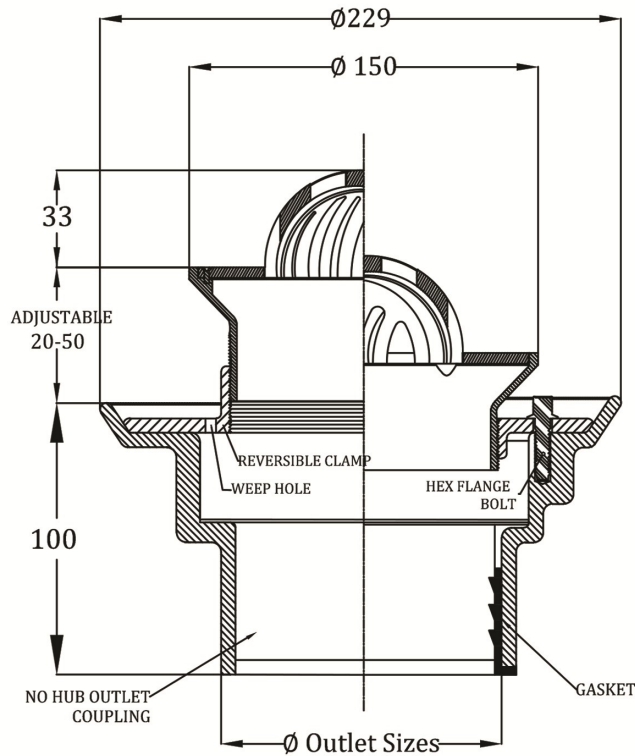

# Floor Drains

## FD-403 D

Cast iron body with bottom outlet , membrane clamp & adjustable dome type nickel bronze strainer.

D- Dome type

Model No:	Outlet Size(mm)	Strainer Size	Water Way Area(mm <sup>2</sup> )
FD-403 D <sub>2</sub>	50	150mm	7200 mm <sup>2</sup>
FD-403 D <sub>3</sub>	75	150mm	7200 mm <sup>2</sup>
FD-403 D <sub>4</sub>	110	150mm	7200 mm <sup>2</sup>