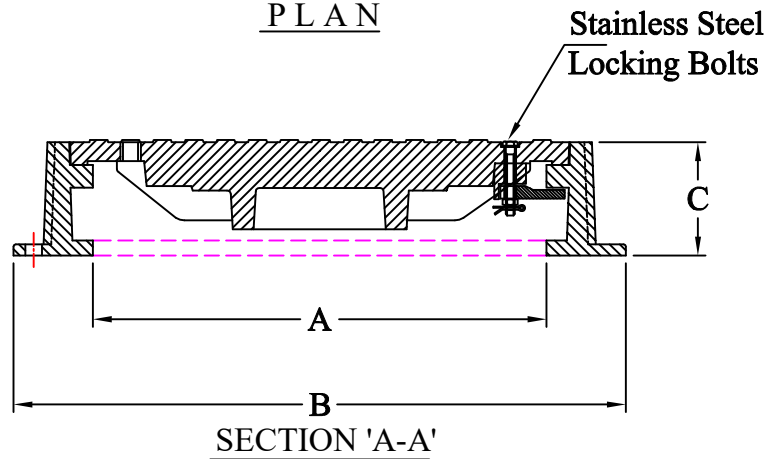

## Circular Cover and Frame Heavy Duty Grey Cast Iron Cover and Frame

### Features:-

- Register
- Open Key Holes
- Prising Slots
- Locking Device (2.Nos)

PLAN

SECTION 'A-A'

CATALOGUE NO.	MATERIAL	CLEAR OPENING A(mm)	OVER BASE B(mm)	DEPTH C(mm)	LOADING (TONS)	SPECIFICATIONS
MC - 115 (HD)	Cast Iron	Ø 600	Ø 810	150	40	BS EN 124