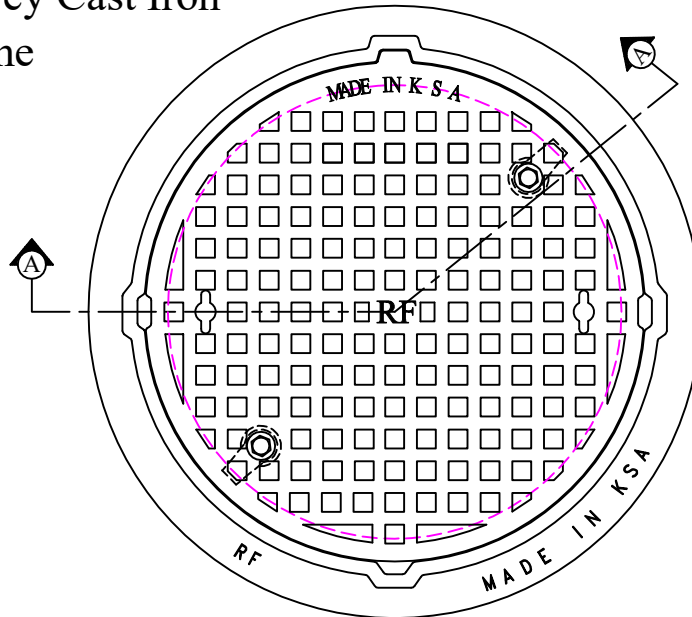

## Circular Cover and Frame Heavy Duty Grey Cast Iron Cover and Frame

### Features:-

- Register
- Open Key Holes
- Prising Slots
- Locking Device (2.Nos)

PLAN

SECTION 'A-A'

CATALOGUE NO.	MATERIAL	CLEAR OPENING A(mm)	OVER BASE B(mm)	DEPTH C(mm)	LOADING (TONS)	SPECIFICATIONS
MC - 115 (HD)	Cast Iron	Ø 600	Ø 810	150	40	BS EN 124