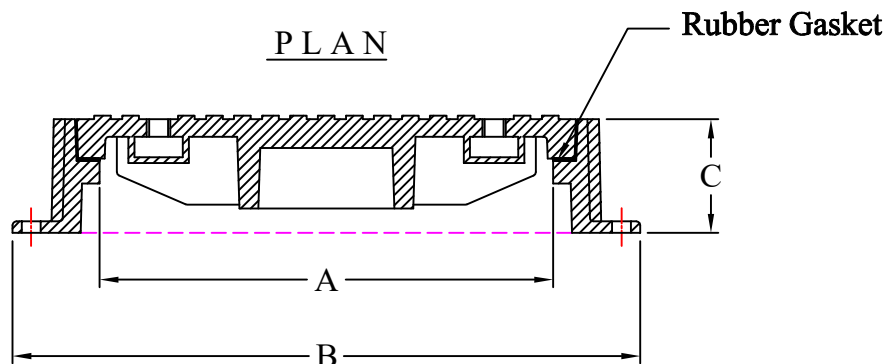

RIYADH FOUNDRY

Riyadh :- Tel. 4984323

Fax. 4980395

Circular Cover and Square Frame
Heavy Duty Grey Cast Iron
Cover and Frame

Features:-

- Register.
- Prising Slots.
- Closed key holes.
- Locking Bolts.
- Four Holes for-Anchoring.
- Flat Rubber Gasket.

PLAN

SECTION 'A-A'

CATALOGUE NO.	MATERIAL	CLEAR OPENING A(mm)	OVER BASE B(mm)	DEPTH C(mm)	LOADING (TONS)	SPECIFICATIONS
MC - 165 (HD)	Cast Iron	Ø 600	Ø 830	150	40	BS EN 124