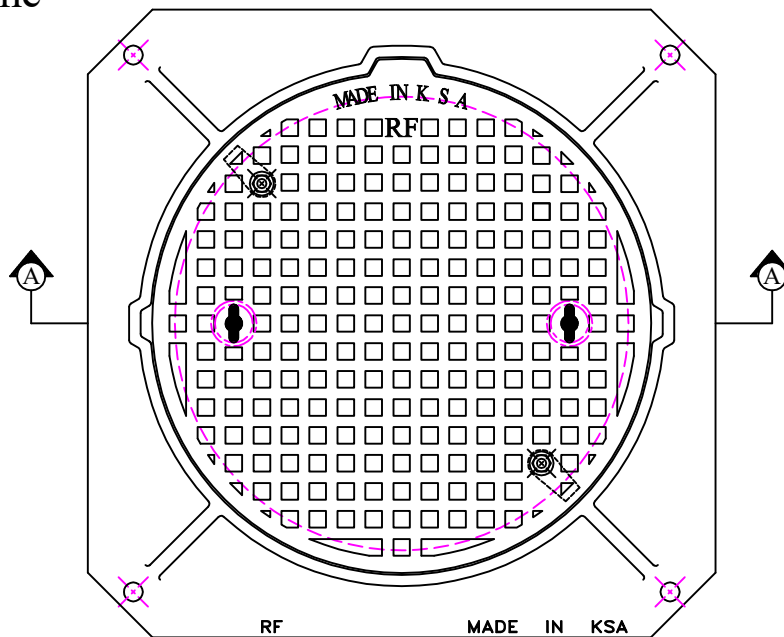

RIYADH FOUNDRY

Riyadh :- Tel. 4984323

Fax. 4980395

Circular Cover and Square Frame
Heavy Duty Grey Cast Iron
Cover and Frame

Features:-

- Register.
- Prising Slots.
- Closed key holes.
- Locking Bolts.
- Four Holes for-Anchoring.
- Flat Rubber Gasket.

PLAN

SECTION 'A-A'

CATALOGUE NO.	MATERIAL	CLEAR OPENING A(mm)	OVER BASE B(mm)	DEPTH C(mm)	LOADING (TONS)	SPECIFICATIONS
MC - 165 (HD)	Cast Iron	Ø 600	Ø 830	150	40	BS EN 124