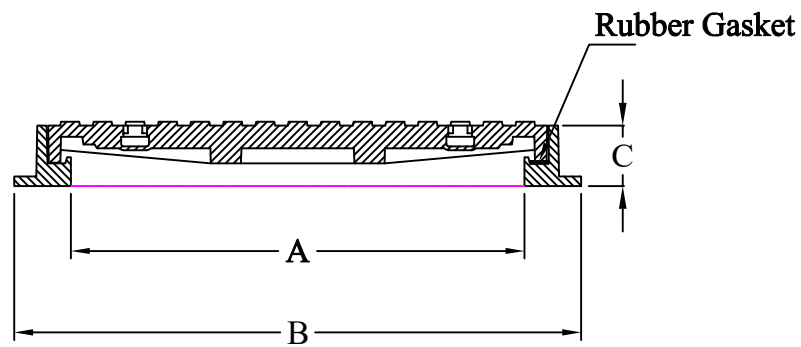

# RIYADH FOUNDRY

Riyadh :- Tel. 4984323

Fax. 4980395

Square Cover and Frame  
Heavy Duty Grey Cast Iron  
Cover and Frame

Features:-

- Single Seal
- Register
- Closed Key Holes
- Rubber Gasket

Option :-

- Locking Bolts
- 4 nos. Anchor Holes

PLAN

SECTION 'A-A'

CATALOGUE NO.	MATERIAL	CLEAR OPENING A(mm)	OVER BASE B(mm)	DEPTH C(mm)	LOADING (TONS)	SPECIFICATIONS
MC - 210 (HD)	Cast Iron	600 Sq	750 Sq	80	40	BS EN 124