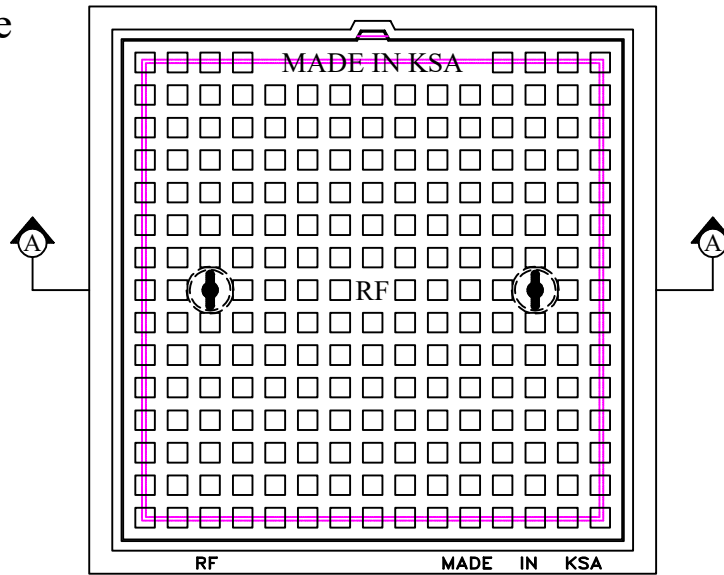

# RIYADH FOUNDRY

Riyadh :- Tel. 4984323

Fax. 4980395

Square Cover and Frame  
Heavy Duty Grey Cast Iron  
Cover and Frame

Features:-

- Single Seal
- Register
- Closed Key Holes
- Rubber Gasket

Option :-

- Locking Bolts
- 4 nos. Anchor Holes

PLAN

SECTION 'A-A'

CATALOGUE NO.	MATERIAL	CLEAR OPENING A(mm)	OVER BASE B(mm)	DEPTH C(mm)	LOADING (TONS)	SPECIFICATIONS
MC - 210 (HD)	Cast Iron	600 Sq	750 Sq	80	40	BS EN 124