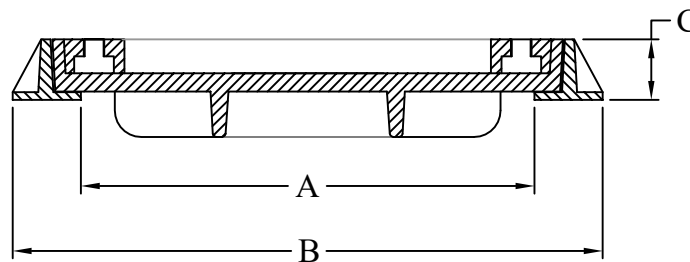

RIYADH FOUNDRY

Riyadh :- Tel. 4984323

Fax. 4980395

Recessed Top Cover and Frame
Heavy Duty Grey Cast Iron
Recessed Cover and Frame

Features:-
Register
Closed Key Holes

Option :-
Rubber Gasket
Locking Bolts
Anchor Holes

PLAN

SECTION 'A-A'

CATALOGUE NO.	MATERIAL	CLEAR OPENING A(mm)	OVER BASE B(mm)	DEPTH C(mm)	LOADING (TONS)	SPECIFICATIONS
MC - 221 RC (HD)	Cast Iron	600 Sq	780 Sq	80	40	BS EN 124