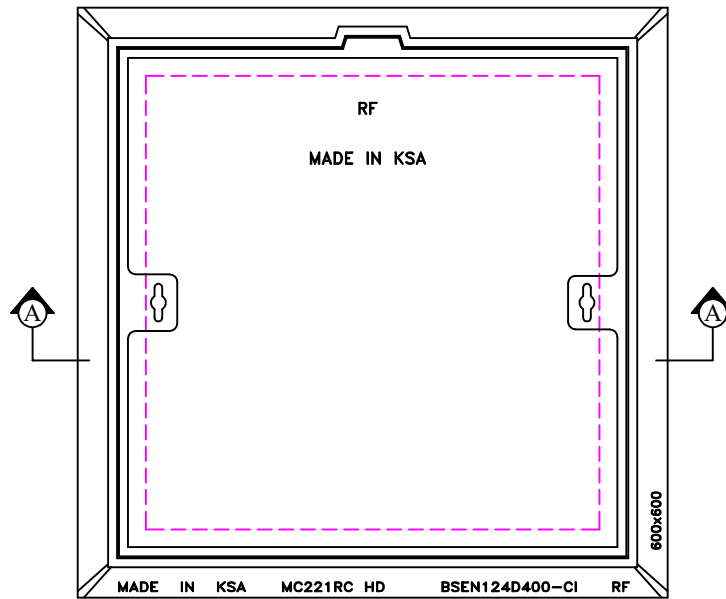

RIYADH FOUNDRY

Riyadh :- Tel. 4984323

Fax. 4980395

Recessed Top Cover and Frame
Heavy Duty Grey Cast Iron
Recessed Cover and Frame

Features:-
Register
Closed Key Holes

Option :-
Rubber Gasket
Locking Bolts
Anchor Holes

PLAN

SECTION 'A-A'

CATALOGUE NO.	MATERIAL	CLEAR OPENING A(mm)	OVER BASE B(mm)	DEPTH C(mm)	LOADING (TONS)	SPECIFICATIONS
MC - 221 RC (HD)	Cast Iron	600 Sq	780 Sq	80	40	BS EN 124