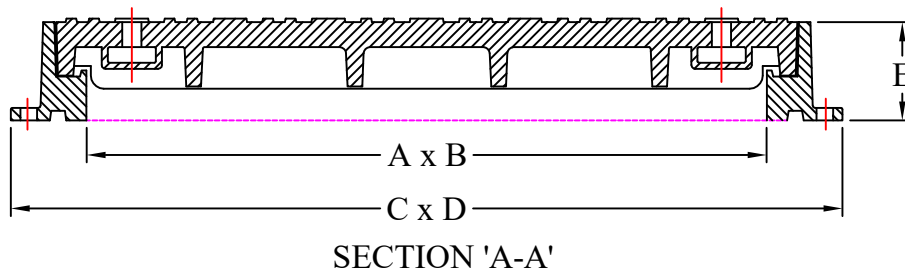

RIYADH FOUNDRY

Riyadh :- Tel. 4984323

Fax. 4980395

Rectangular Cover and Frame Heavy Duty Grey Cast Iron Cover and Frame

Features:-
Single Seal
Register
Closed Key Holes
Four Holes For Anchoring

Option :-
Locking Bolts
Rubber Gasket

CATALOGUE NO.	MATERIAL	CLEAR OPENING AxB(mm)	OVER BASE CxD(mm)	DEPTH D(mm)	LOADING (TONS)	SPECIFICATIONS
MC - 310 (HD)	Cast Iron	900 x 600	1100 x 830	80	40	BS EN 124