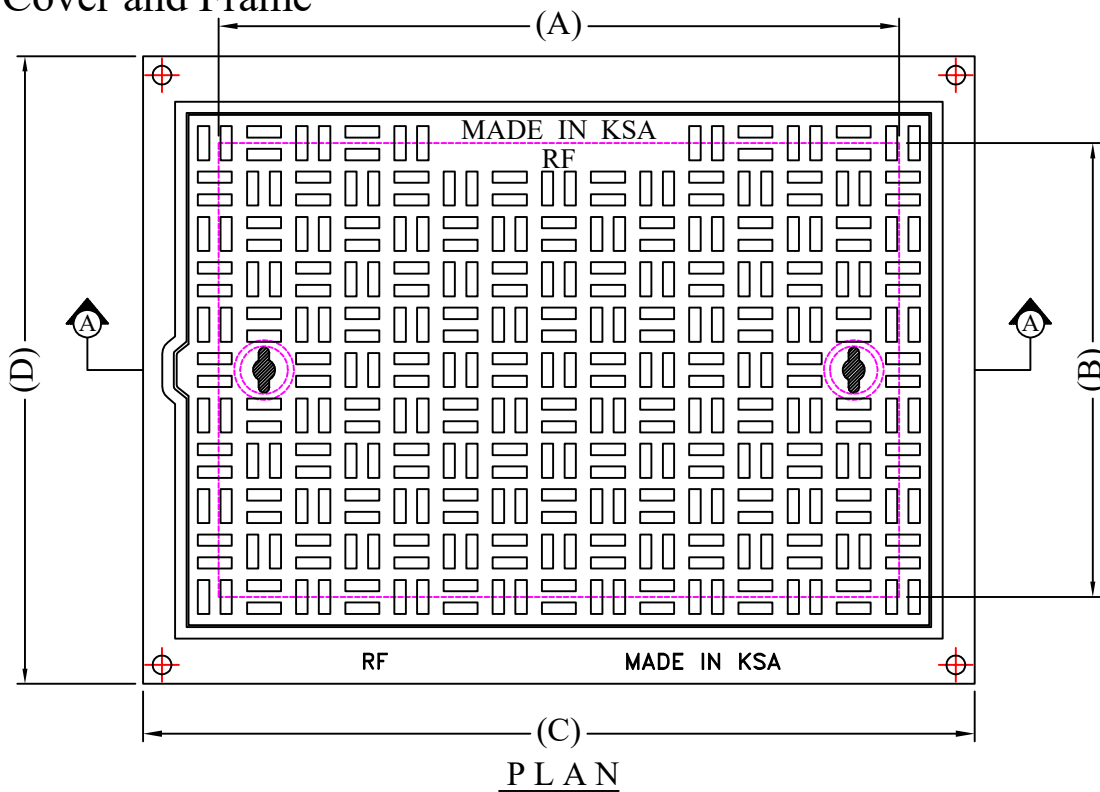

RIYADH FOUNDRY

Riyadh :- Tel. 4984323

Fax. 4980395

Rectangular Cover and Frame Heavy Duty Grey Cast Iron Cover and Frame

Features:-
Single Seal
Register
Closed Key Holes
Four Holes For Anchoring

Option :-
Locking Bolts
Rubber Gasket

CATALOGUE NO.	MATERIAL	CLEAR OPENING AxB(mm)	OVER BASE CxD(mm)	DEPTH D(mm)	LOADING (TONS)	SPECIFICATIONS
MC - 310 (HD)	Cast Iron	900 x 600	1100 x 830	80	40	BS EN 124