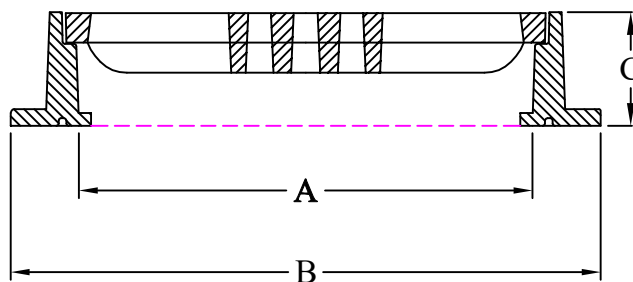

RIYADH FOUNDRY

Riyadh :- Tel. 4984323

Fax. 4980395

Gully Grate and Frame
Heavy Duty Grey Cast Iron
Grate and Frame

Features:-
Hinge Grate
Locking Bolts

PLAN

SECTION 'A-A'

CATALOGUE NO.	MATERIAL	CLEAR OPENING A(mm)	OVER BASE B(mm)	DEPTH C(mm)	LOADING (TONS)	SPECIFICATIONS
MC - 470 (HD)	Cast Iron	600 Sq	780 Sq	150	40	BS EN 124