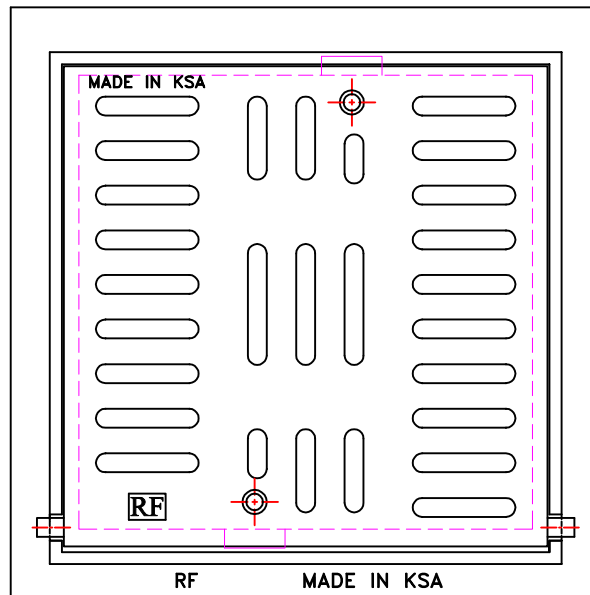

RIYADH FOUNDRY

Riyadh :- Tel. 4984323

Fax. 4980395

Gully Grate and Frame
Heavy Duty Grey Cast Iron
Grate and Frame

Features:-
Hinge Grate
Locking Bolts

PLAN

SECTION 'A-A'

CATALOGUE NO.	MATERIAL	CLEAR OPENING A(mm)	OVER BASE B(mm)	DEPTH C(mm)	LOADING (TONS)	SPECIFICATIONS
MC - 470 (HD)	Cast Iron	600 Sq	780 Sq	150	40	BS EN 124