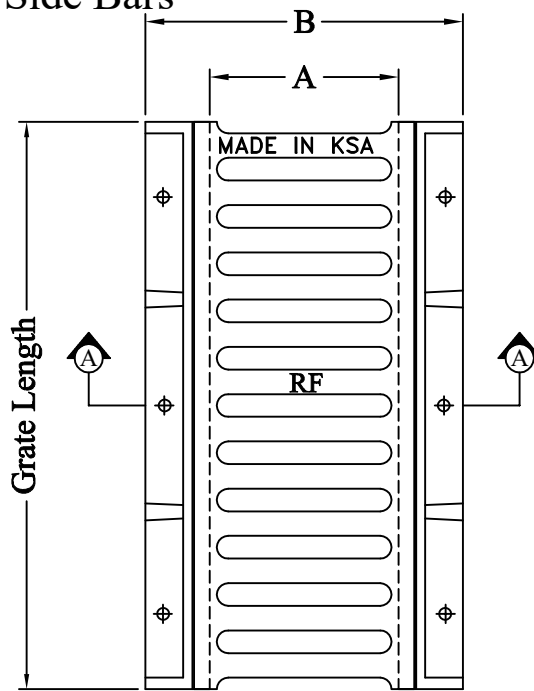

RIYADH FOUNDRY

Riyadh :- Tel. 4984323

Fax. 4980395

Channel Grate with Side Bars
 Heavy Duty Grey Cast Iron
 Channel Grate with Side Bars

PLAN

SECTION 'A-A'

CATALOGUE NO.	MATERIAL	CLEAR OPENING A(mm)	OVER BASE B(mm)	DEPTH C(mm)	LOADING (TONS)	SPECIFICATIONS
MC - 500 (HD)	Cast Iron	250 Sq	420 Sq	75	40	BS EN 124