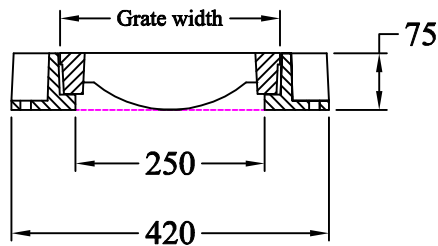

RIYADH FOUNDRY

Riyadh :- Tel. 4984323

Fax. 4980395

Channel Grate with Side Bars
 Heavy Duty Grey Cast Iron
 Channel Grate with Side Bars

PLAN

SECTION 'A-A'

CATALOGUE NO.	MATERIAL	CLEAR OPENING A(mm)	OVER BASE B(mm)	DEPTH C(mm)	LOADING (TONS)	SPECIFICATIONS
MC - 500 (HD)	Cast Iron	250 Sq	420 Sq	75	40	BS EN 124