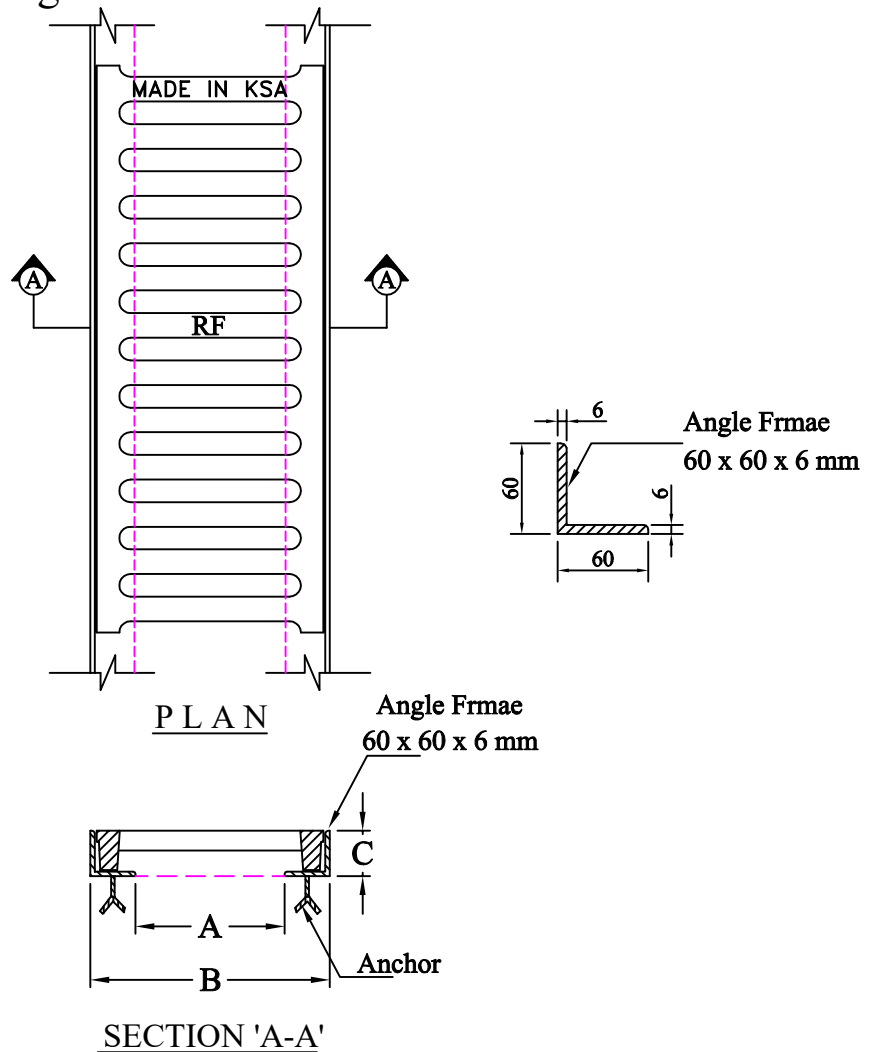

# RIYADH FOUNDRY

Riyadh :- Tel. 4984323

Fax. 4980395

Channel Grate with MS Frame  
 Heavy Duty Grey Cast Iron  
 Channel Grate with MS Angle Frame

CATALOGUE NO.	MATERIAL	GRATE SIZE	CLEAR OPENING (A)	OVER BASE (B)	DEPTH (C)	LOADING (TONS)	SPECIFICATIONS
MC - 520 (HD)	CI / MS	300 x 750	197	317	60	40	BS EN 124