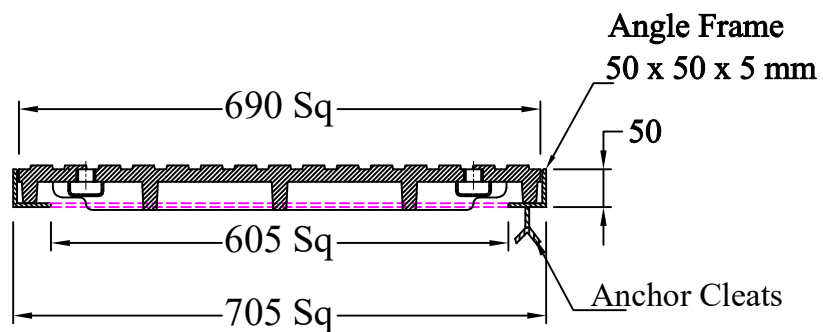

# RIYADH FOUNDRY

Riyadh :- Tel. 4984323

Fax. 4980395

Covers with Mild Steel Angle Frame  
 Heavy Duty Grey Cast Iron  
 Handhole Cover with MS Angle Frame

Features:-  
 Closed Key Holes

PLAN

SECTION 'A-A'

CATALOGUE NO.	MATERIAL	CLEAR OPENING A x B (mm)	OVER BASE C x D (mm)	DEPTH E (mm)	LOADING (TONS)	SPECIFICATIONS
MC - 690 x 690 C1 (HD)	C I / MS	605 x 605	705 x 705	50	40	BS EN 124