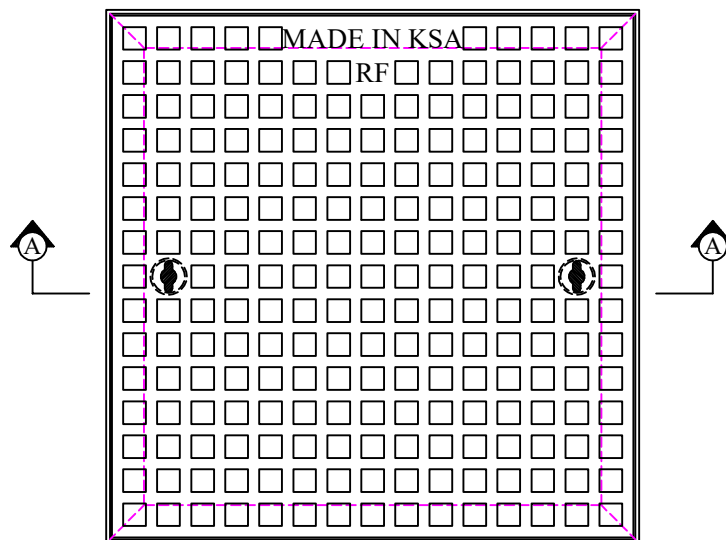

# RIYADH FOUNDRY

Riyadh :- Tel. 4984323

Fax. 4980395

Covers with Mild Steel Angle Frame  
 Heavy Duty Grey Cast Iron  
 Handhole Cover with MS Angle Frame

Features:-  
 Closed Key Holes

PLAN

SECTION 'A-A'

CATALOGUE NO.	MATERIAL	CLEAR OPENING A x B (mm)	OVER BASE C x D (mm)	DEPTH E (mm)	LOADING (TONS)	SPECIFICATIONS
MC - 690 x 690 C1 (HD)	C I / MS	605 x 605	705 x 705	50	40	BS EN 124