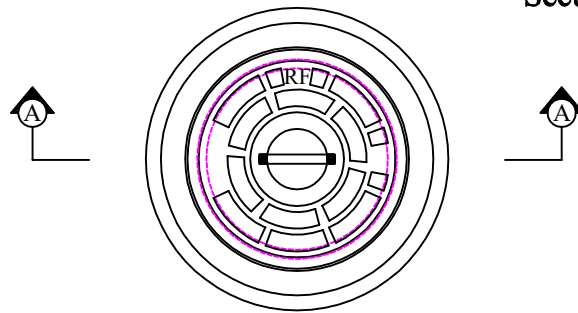

PLAN

SECTION 'A-A'

CATALOGUE NO.	MATERIAL	CLEAR OPENING A(mm)	OVER BASE B(mm)	DEPTH C(mm)	LOADING (TONS)	SPECIFICATIONS
SB - 600 (HD)	Cast Iron	Ø 120	Ø 200	300	HD	BS 5834