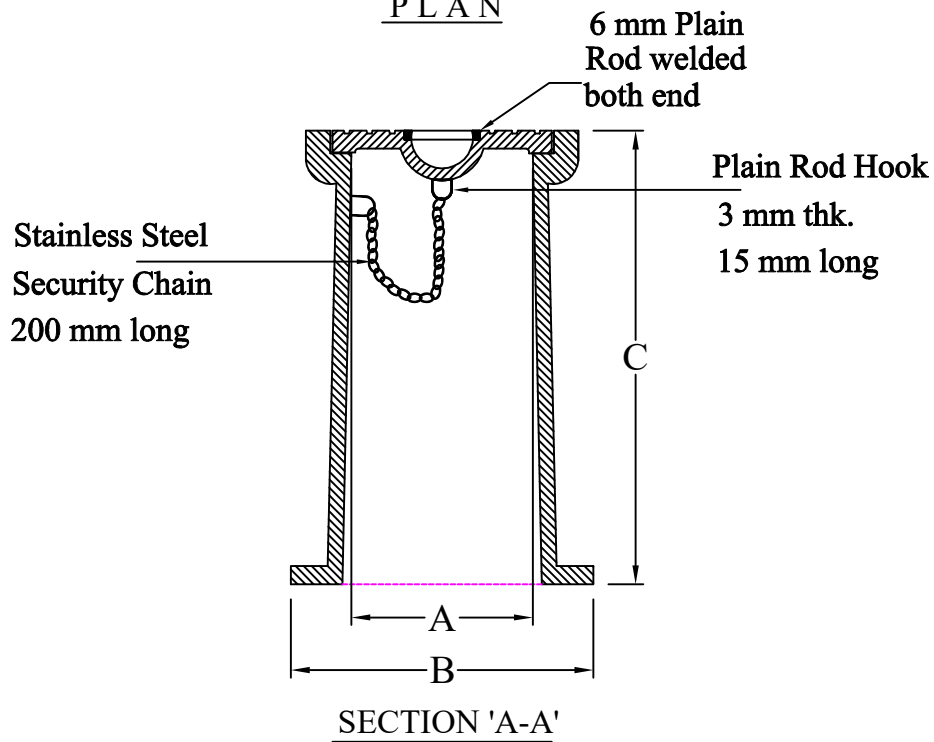

# RIYADH FOUNDRY

Riyadh :- Tel. 4984323

Fax. 4980395

Surface Box

Heavy Duty Grey Cast Iron  
Surface Box

Features:-

Lifting Handle

Security Stainless Steel Chain

PLAN

SECTION 'A-A'

CATALOGUE NO.	MATERIAL	CLEAR OPENING A(mm)	OVER BASE B(mm)	DEPTH C(mm)	LOADING (TONS)	SPECIFICATIONS
SB - 600 (HD)	Cast Iron	Ø 120	Ø 200	300	HD	BS 5834