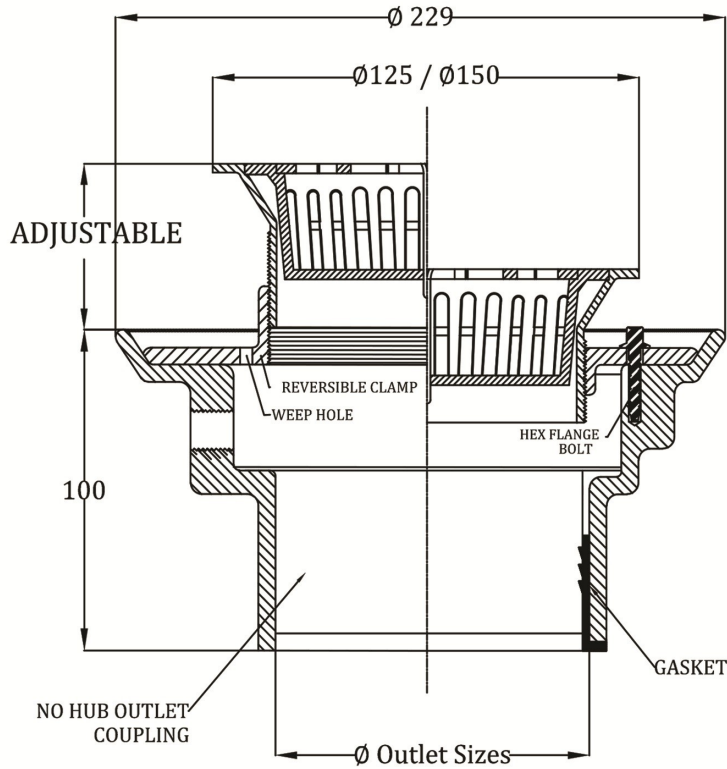

Floor Drains

FD-401

Cast iron body with bottom outlet , membrane clamp,adjustable round nickel bronze or stainless steel strainer with bucket.

R-Round

Model No:	Outlet Size (mm)	Strainer Size	Water Way Area
FD 401 R ₅	50	125mm	3020mm ²
FD 401 R ₆	75	150mm	3020mm ²